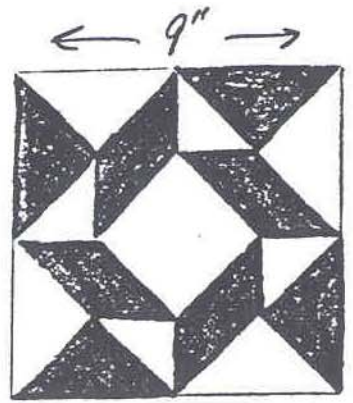

BALKAN PUZZLE

LINDA LOWE

SPECIAL COLLECTION

1 white

Set together with plain blocks. 36 pieced and 36 plain will make a quilt about 72" X 81".

Allow for seams!

4 white  
4 dark  
SPECIAL COLLECTION

grain

4 medium

4 white